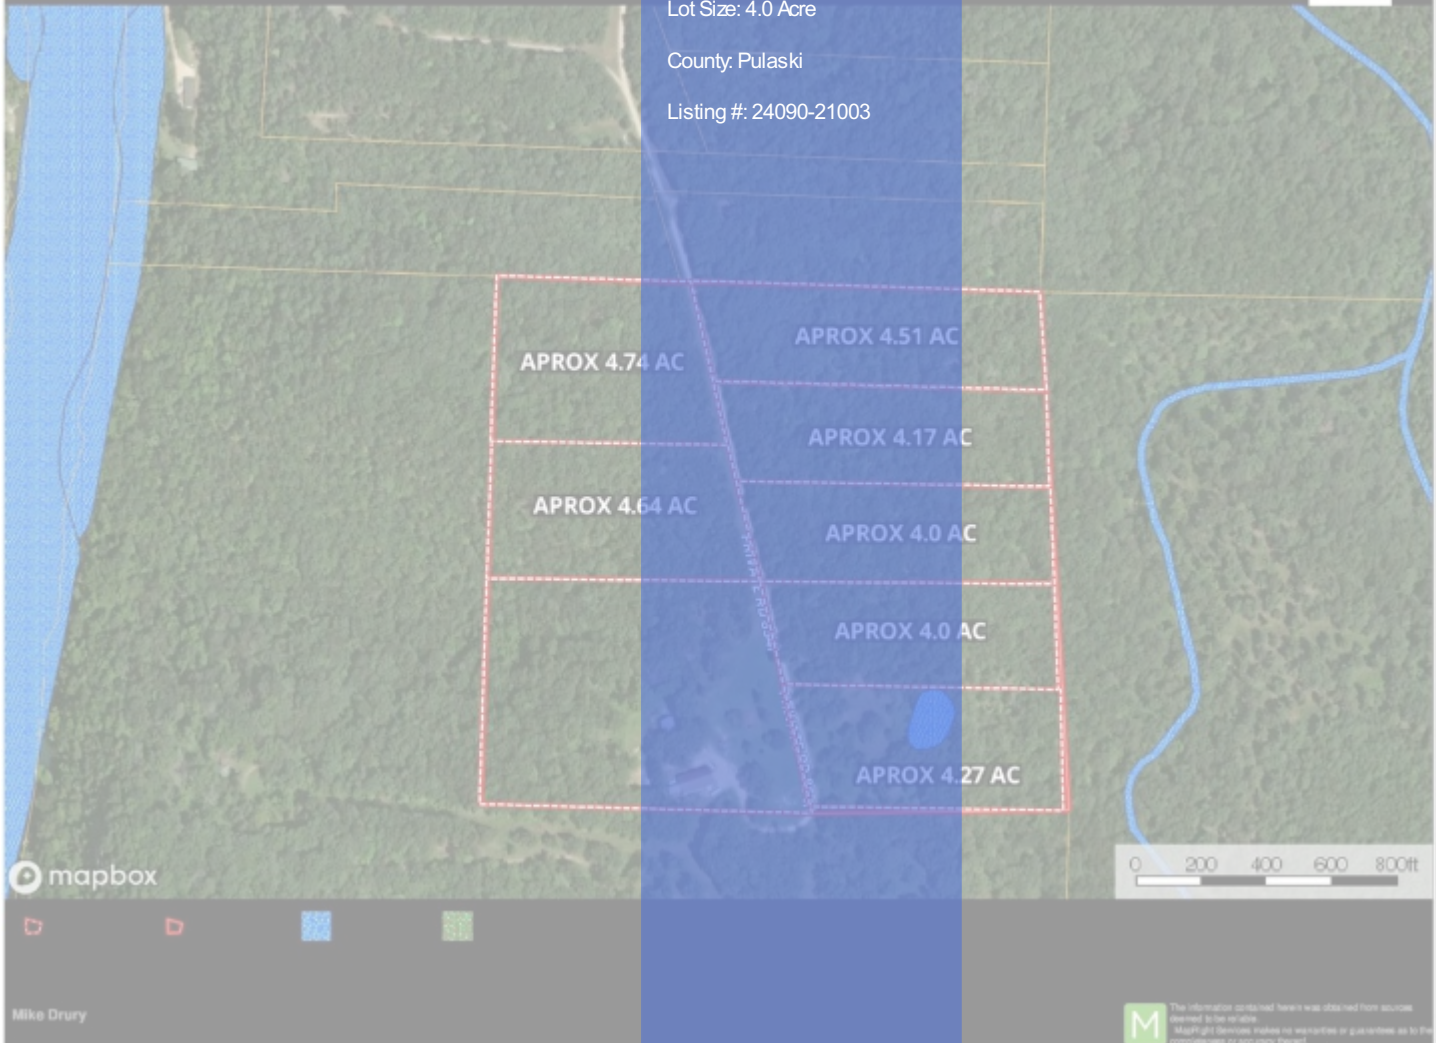

Hockersmith
Pulaski County, Missouri, 40 AC +/-

Lot Size: 4.0 Acre

County: Pulaski

Listing #: 24090-21003

KEY FEATURES

- Missouri Hunting Land For Sale
- Wooded Lots near Gasconade
 - Secluded Lots 4-30 Acres
- Backs up to 500+ Federal Acre
- Additional 10 Ac & Hm possible
- Mobiles allowed on foundations
 - Private & Secluded Lots
- Pulaski Cnty Mo Lots For Sale